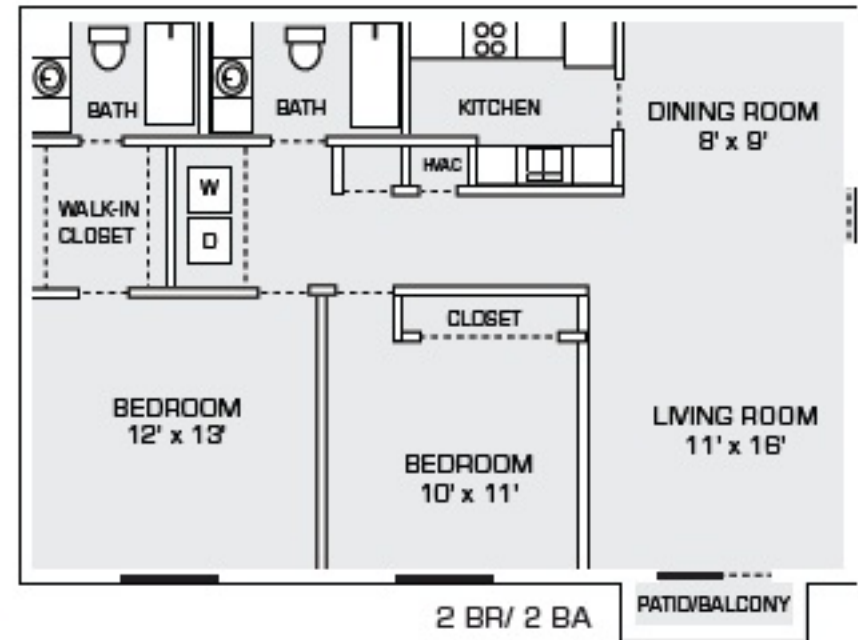

PARKRIDGE

110 Acklen Park Drive

- 1&2 Bedroom units
- Granite countertops
- Subway tile backsplashes
- Hardwood flooring in ground floor units
- Italian porcelain tile flooring in kitchen and bathrooms
- Stainless steel appliances
- White cabinets
- Brushed nickel hardware throughout
- Designer lighting
- 1 bed/1 bath units-approximately 800 square feet
- 2 bed/2 bath units-approximately 1100 square feet