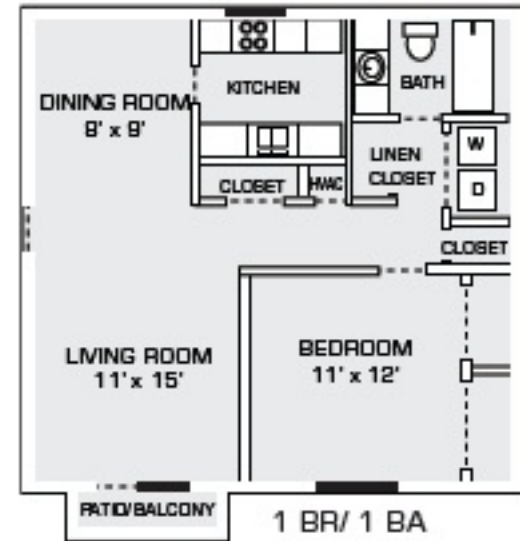

PARKRIDGE

110 Acklen Park Drive

- 1&2 Bedroom units
- Granite countertops
- Subway tile backsplashes
- Hardwood flooring in ground floor units
- Italian porcelain tile flooring in kitchen and bathrooms
- Stainless steel appliances
- White cabinets
- Brushed nickel hardware throughout
- Designer lighting
- 1 bed/1 bath units-approximately 800 square feet
- 2 bed/2 bath units-approximately 1100 square feet