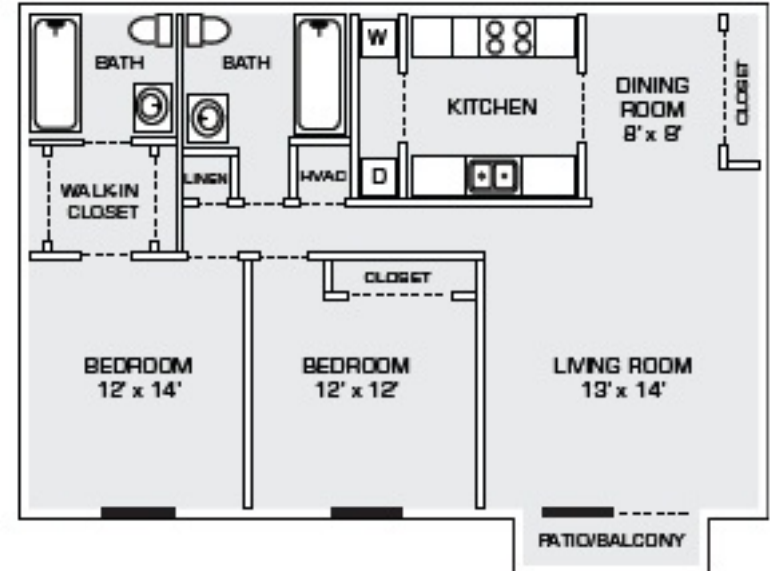

WESTWOOD II

1908 Convent Place

- 1&2 Bedroom units
- Granite countertops
- Subway tile backsplashes
- Hardwood flooring in ground floor units
- Italian porcelain tile flooring in kitchen and bathrooms
- Stainless steel appliances
- White cabinets
- Brushed nickel hardware throughout
- Designer lighting
- 1 bed/1 bath units-approximately 800 square feet
- 2 bed/2 bath units-approximately 1100 square feet