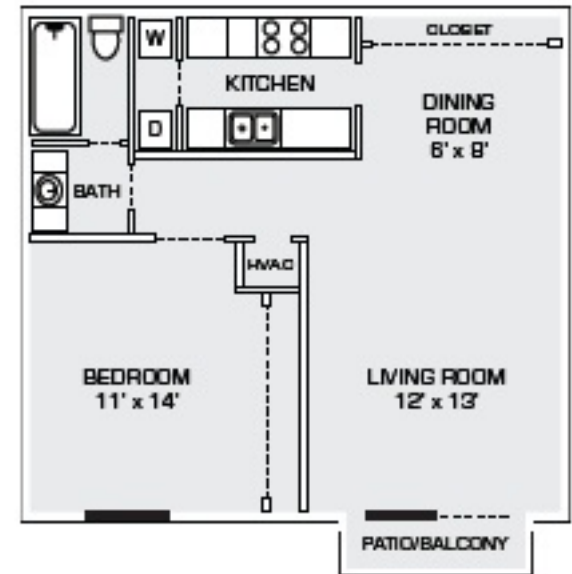

WESTWOOD II

1908 Convent Place

- 1&2 Bedroom units
- Granite countertops
- Subway tile backsplashes
- Hardwood flooring in ground floor units
- Italian porcelain tile flooring in kitchen and bathrooms
- Stainless steel appliances
- White cabinets
- Brushed nickel hardware throughout
- Designer lighting
- 1 bed/1 bath units-approximately 800 square feet
- 2 bed/2 bath units-approximately 1100 square feet